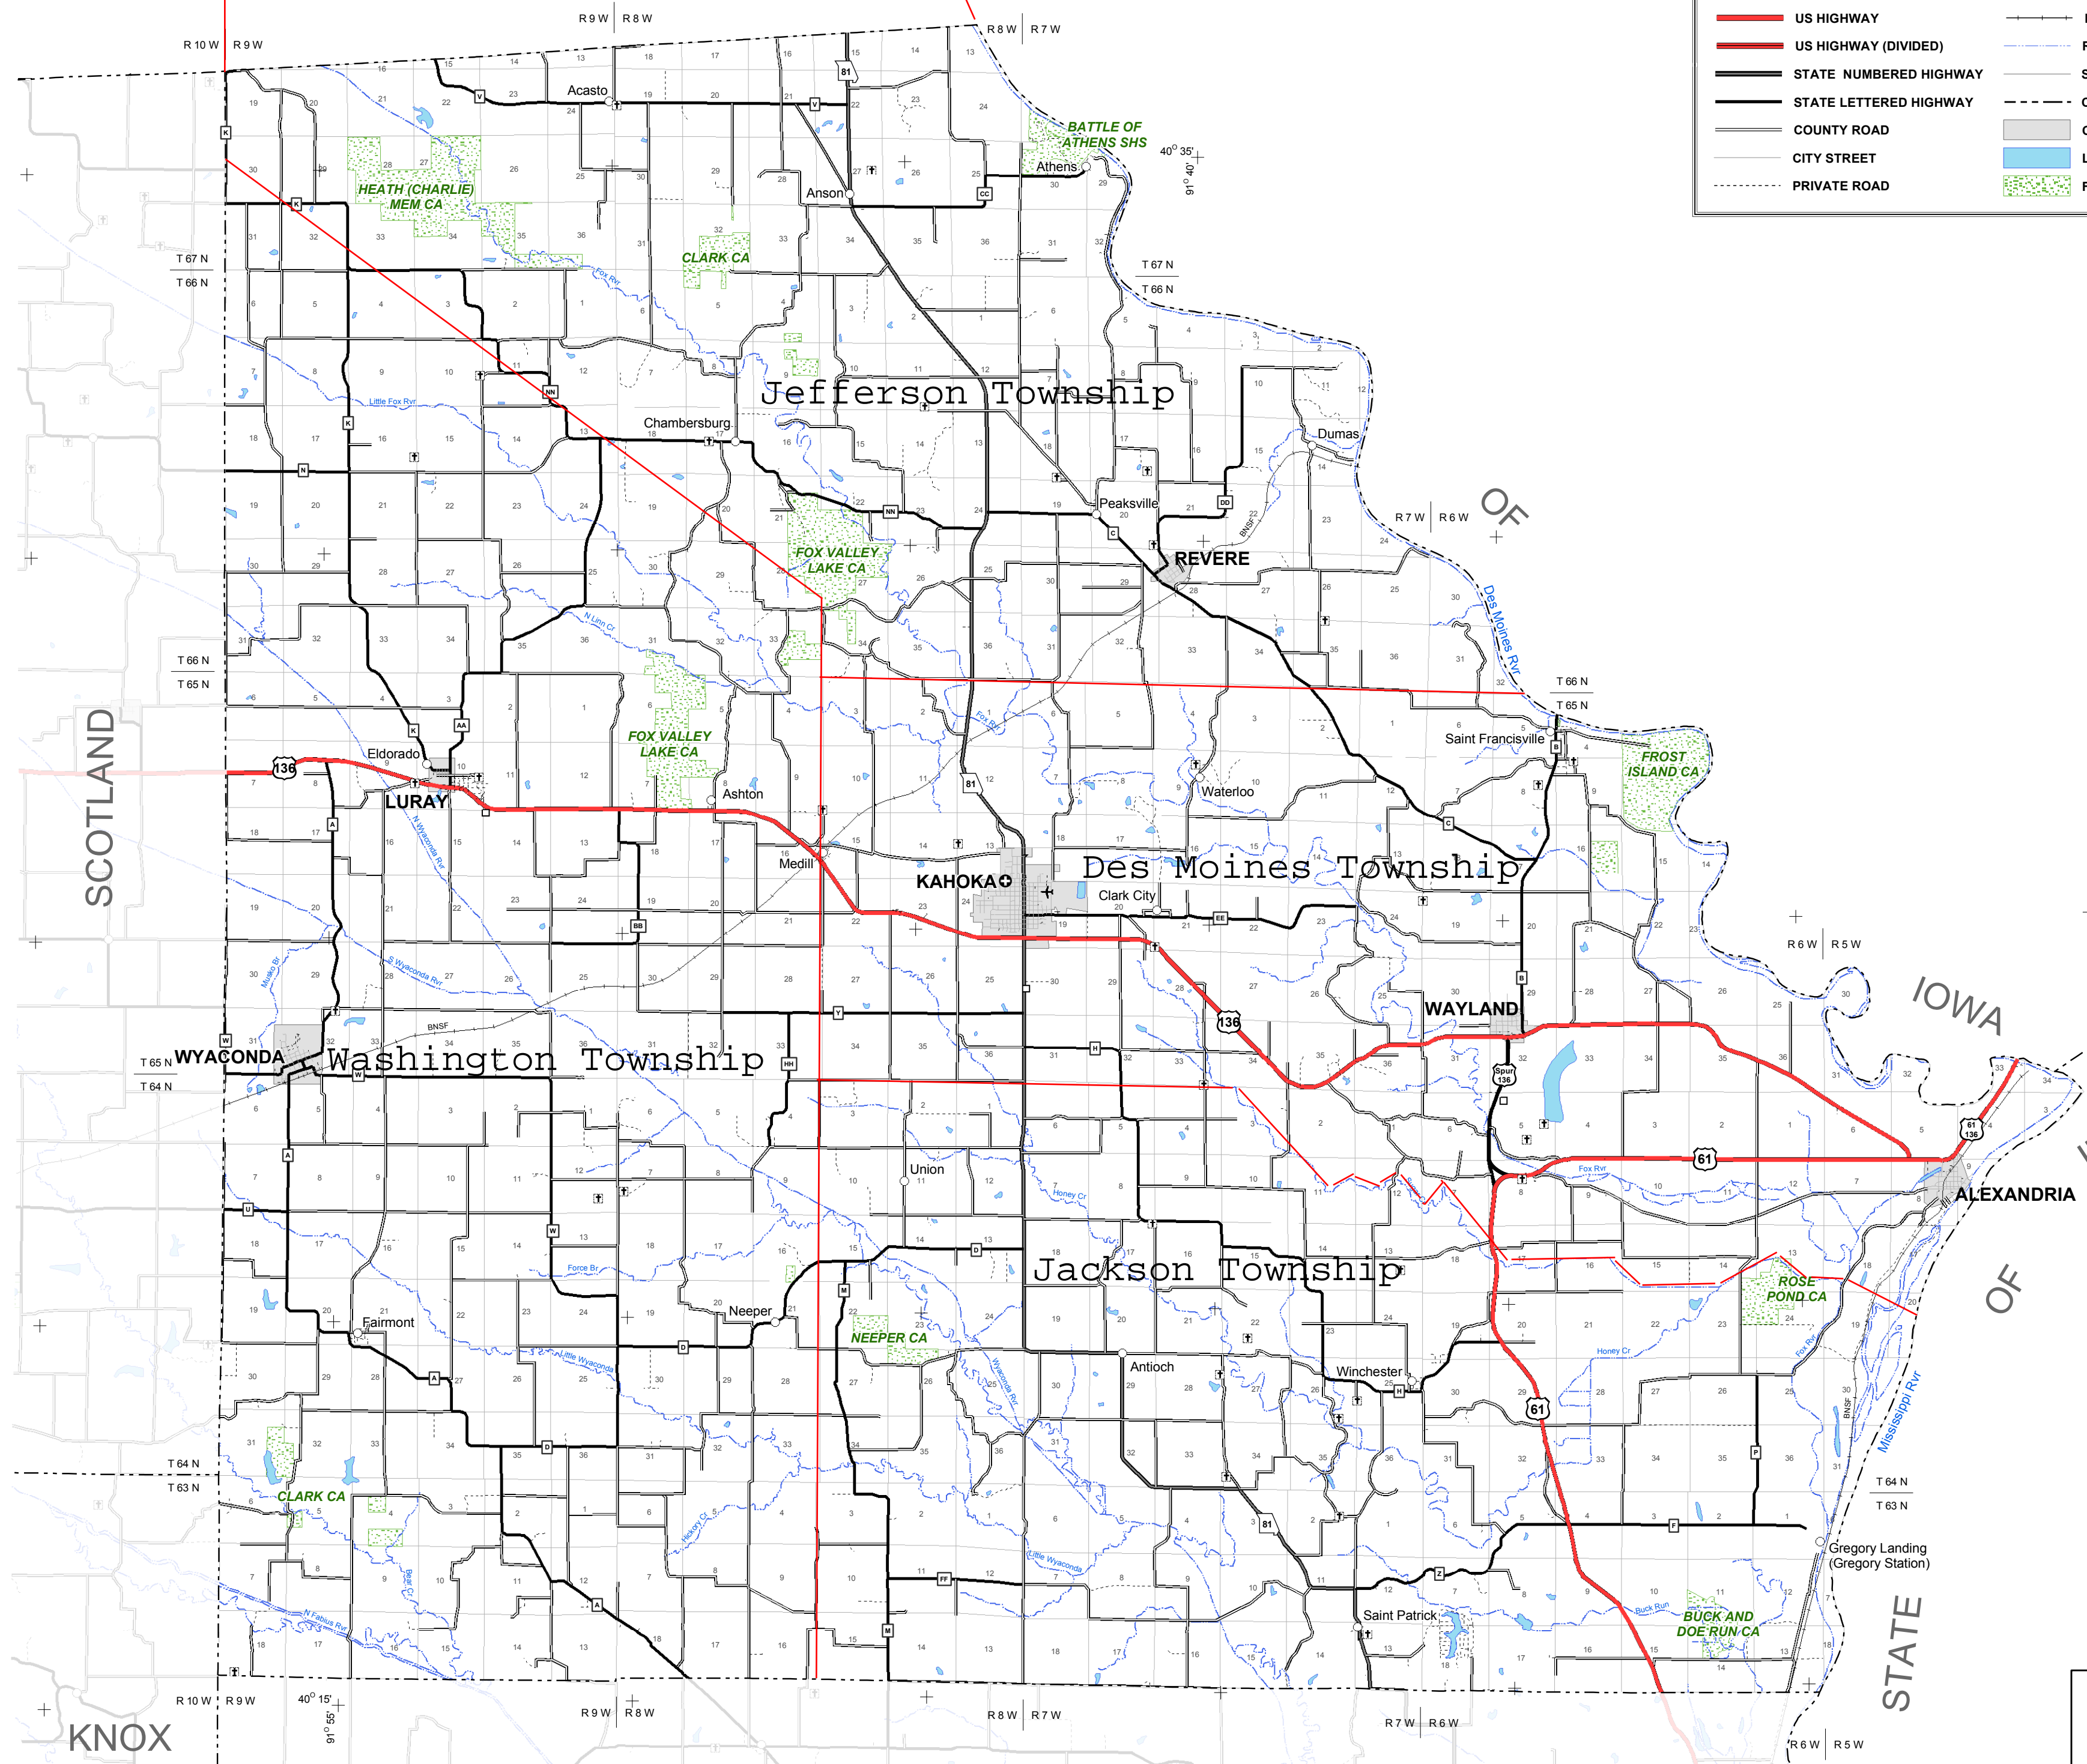

Jessamine Township  
STATE

**Legend**

INTERSTATE	KATY TRAIL	AIRPORT
US HIGHWAY	RAILROAD	HOSPITALS
US HIGHWAY (DIVIDED)	RIVER OR STREAM	CEMETERY
STATE NUMBERED HIGHWAY	SECTION LINE	OTHER CITIES AND TOWNS
STATE LETTERED HIGHWAY	COUNTY BOUNDARY	MODOT SHED
COUNTY ROAD	CITY LIMIT	STATE CAPITOL
CITY STREET	LAKE OR POND	COUNTY SEAT
PRIVATE ROAD	FOREST OR PARK	

**GENERAL HIGHWAY MAP  
CLARK COUNTY**  
Prepared by MoDOT  
Office of Transportation Planning

County No. 23  
District No. 3

Scale  
0 1 2 3 4 Miles

Revised - July 2004